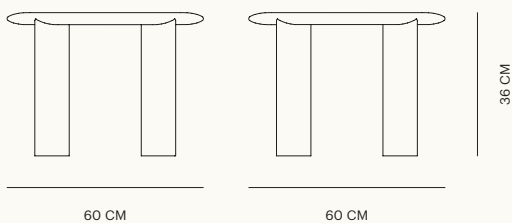

IO Side Table

Designed by Lars Beller Fejtland

2020

Designed in 2020 by Lars Beller Fejtland, the IO SIDE TABLE is the smallest table from the IO COLLECTION. Constructed of solid wood, the rounded, plank-like legs of the IO SIDE TABLE are a seamless extension of the table's sinuous profile, creating a continuous, uninterrupted silhouette from top to bottom. Available in Ash and Walnut. The Ash variation is offered in nine finishes.

SPECIFICATIONS

Product Code	3694 (Ash), 3695 (Walnut)
Dimensions	W: 60 D: 60 H: 36 cm.
Packaged Dimensions	W: 63 D: 63 H: 39 cm.
Packaged Weight	14 kg.
Timber	Ash & Walnut
Finishes	Natural & Stained